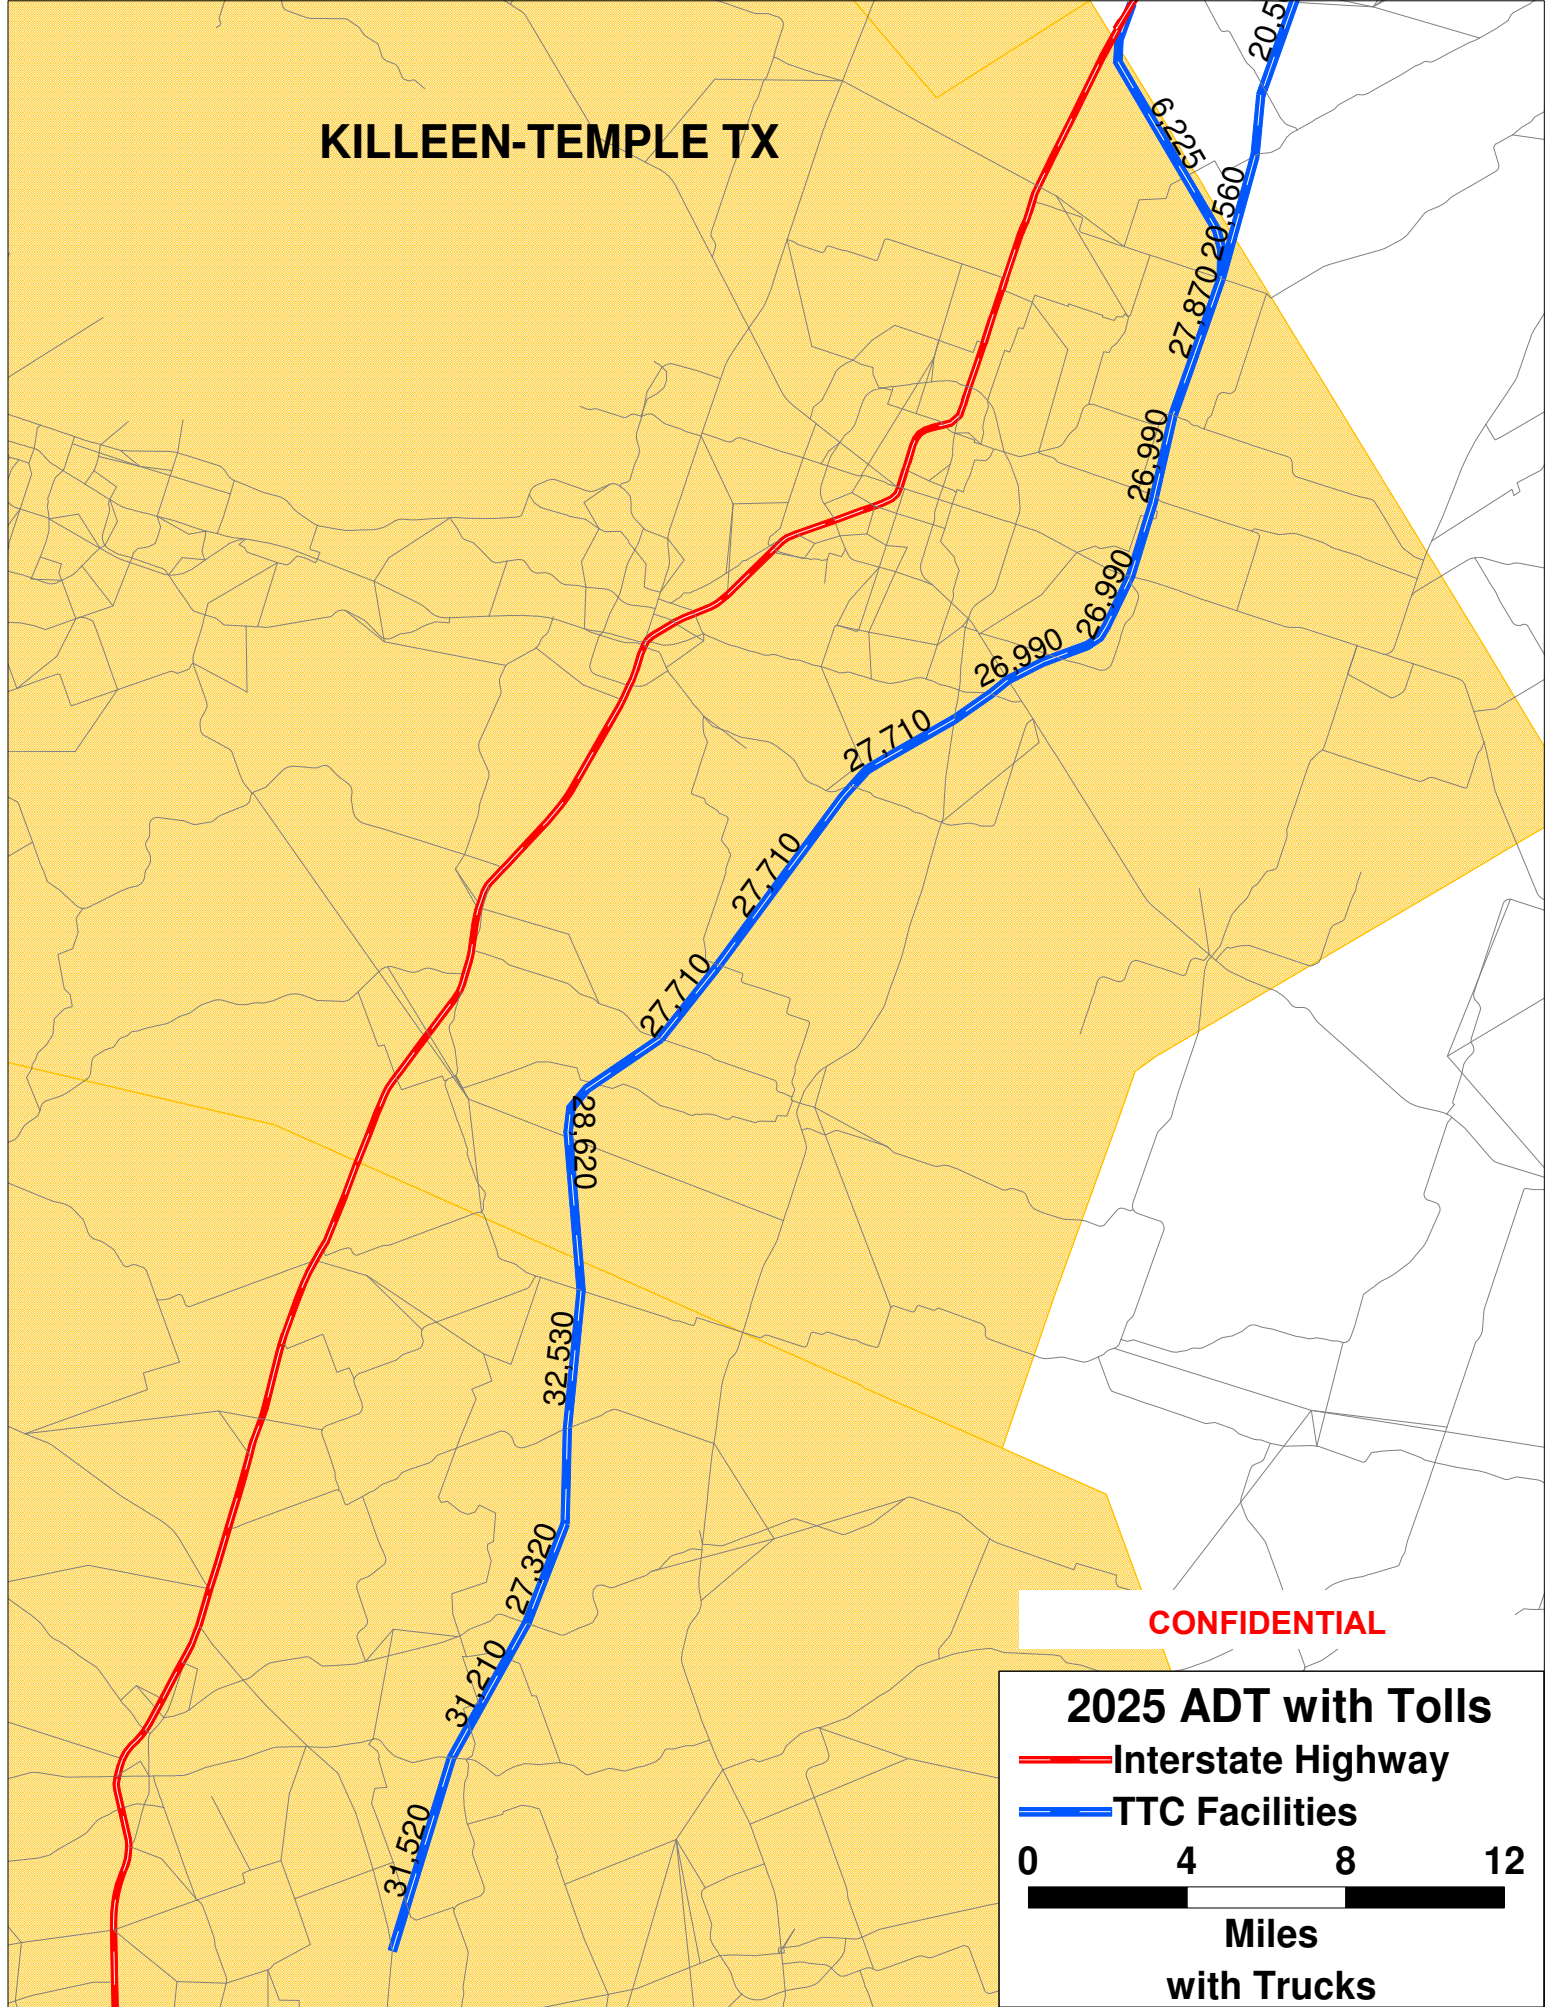

LEEN-TEMPLE TX

CONFIDENTIAL

2010 ADT with Tolls

AUSTIN-SAN MARCOS TX

SAN ANTONIO TX

KILLEEN-TEMPLE TX

CONFIDENTIAL

2025 ADT with Tolls

- Interstate Highway
- TTC Facilities

0 4 8 12

Miles with Trucks