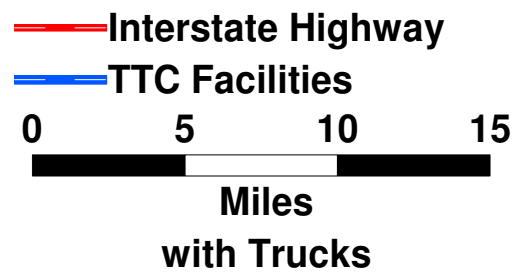

WACO TX

LEEN-TEMPLE TX

CONFIDENTIAL

2010 ADT with Tolls