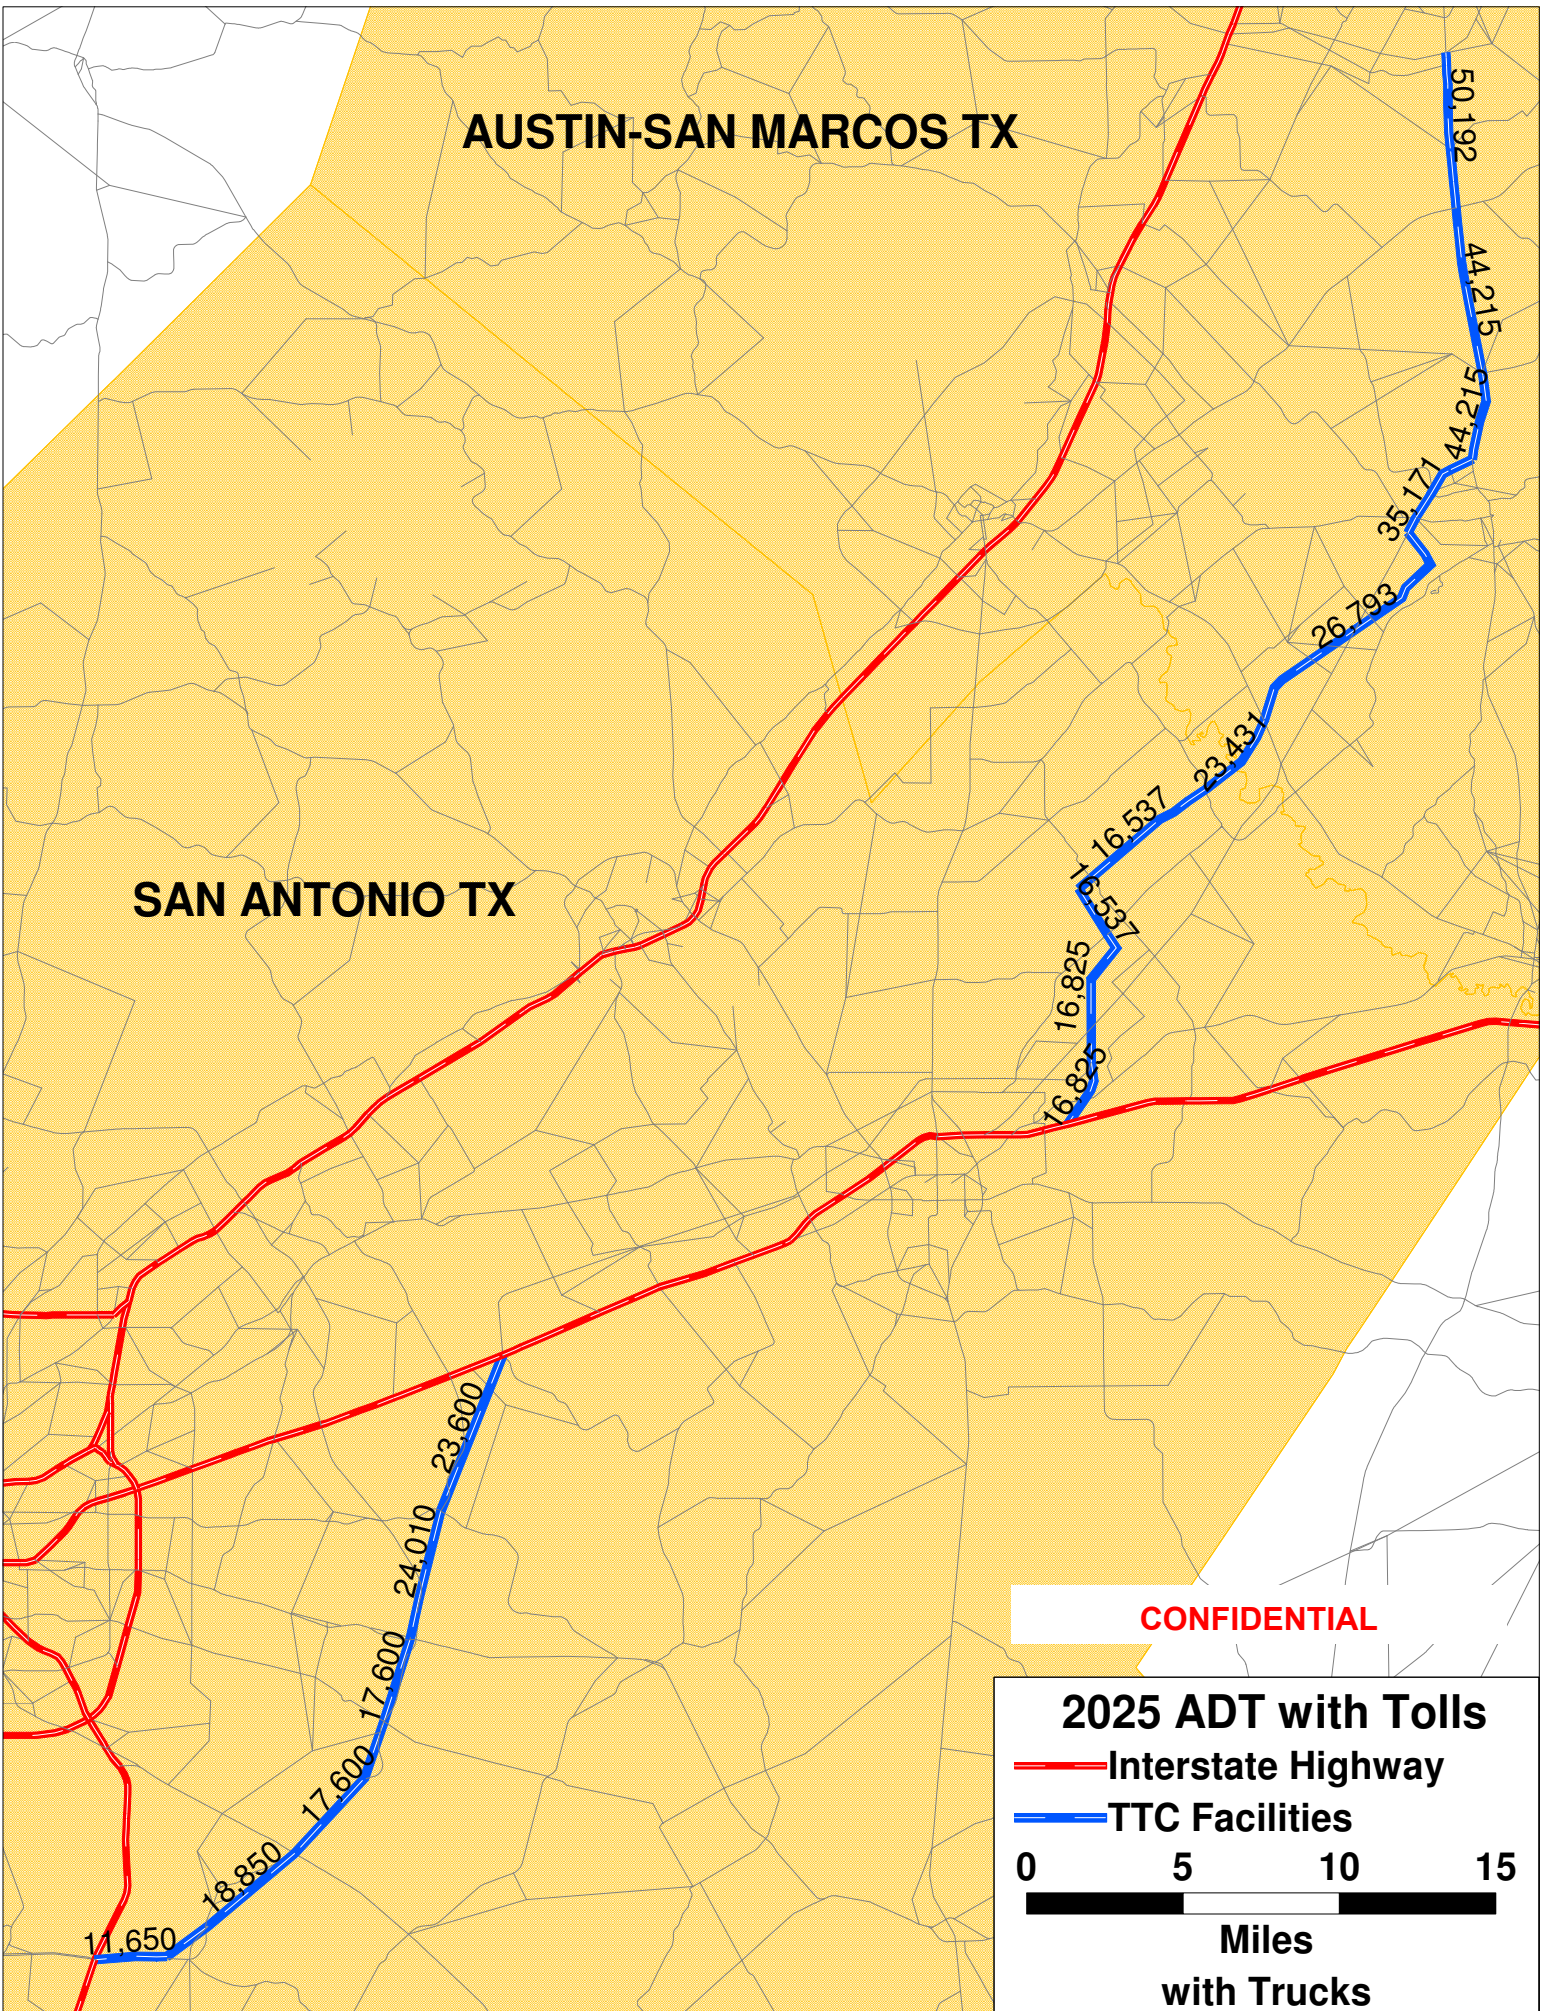

LEEN-TEMPLE TX

CONFIDENTIAL

2010 ADT with Tolls

AUSTIN-SAN MARCOS TX

SAN ANTONIO TX

KILLEEN-TEMPLE TX

CONFIDENTIAL

2025 ADT with Tolls

- Interstate Highway
- TTC Facilities

0 4 8 12

Miles with Trucks