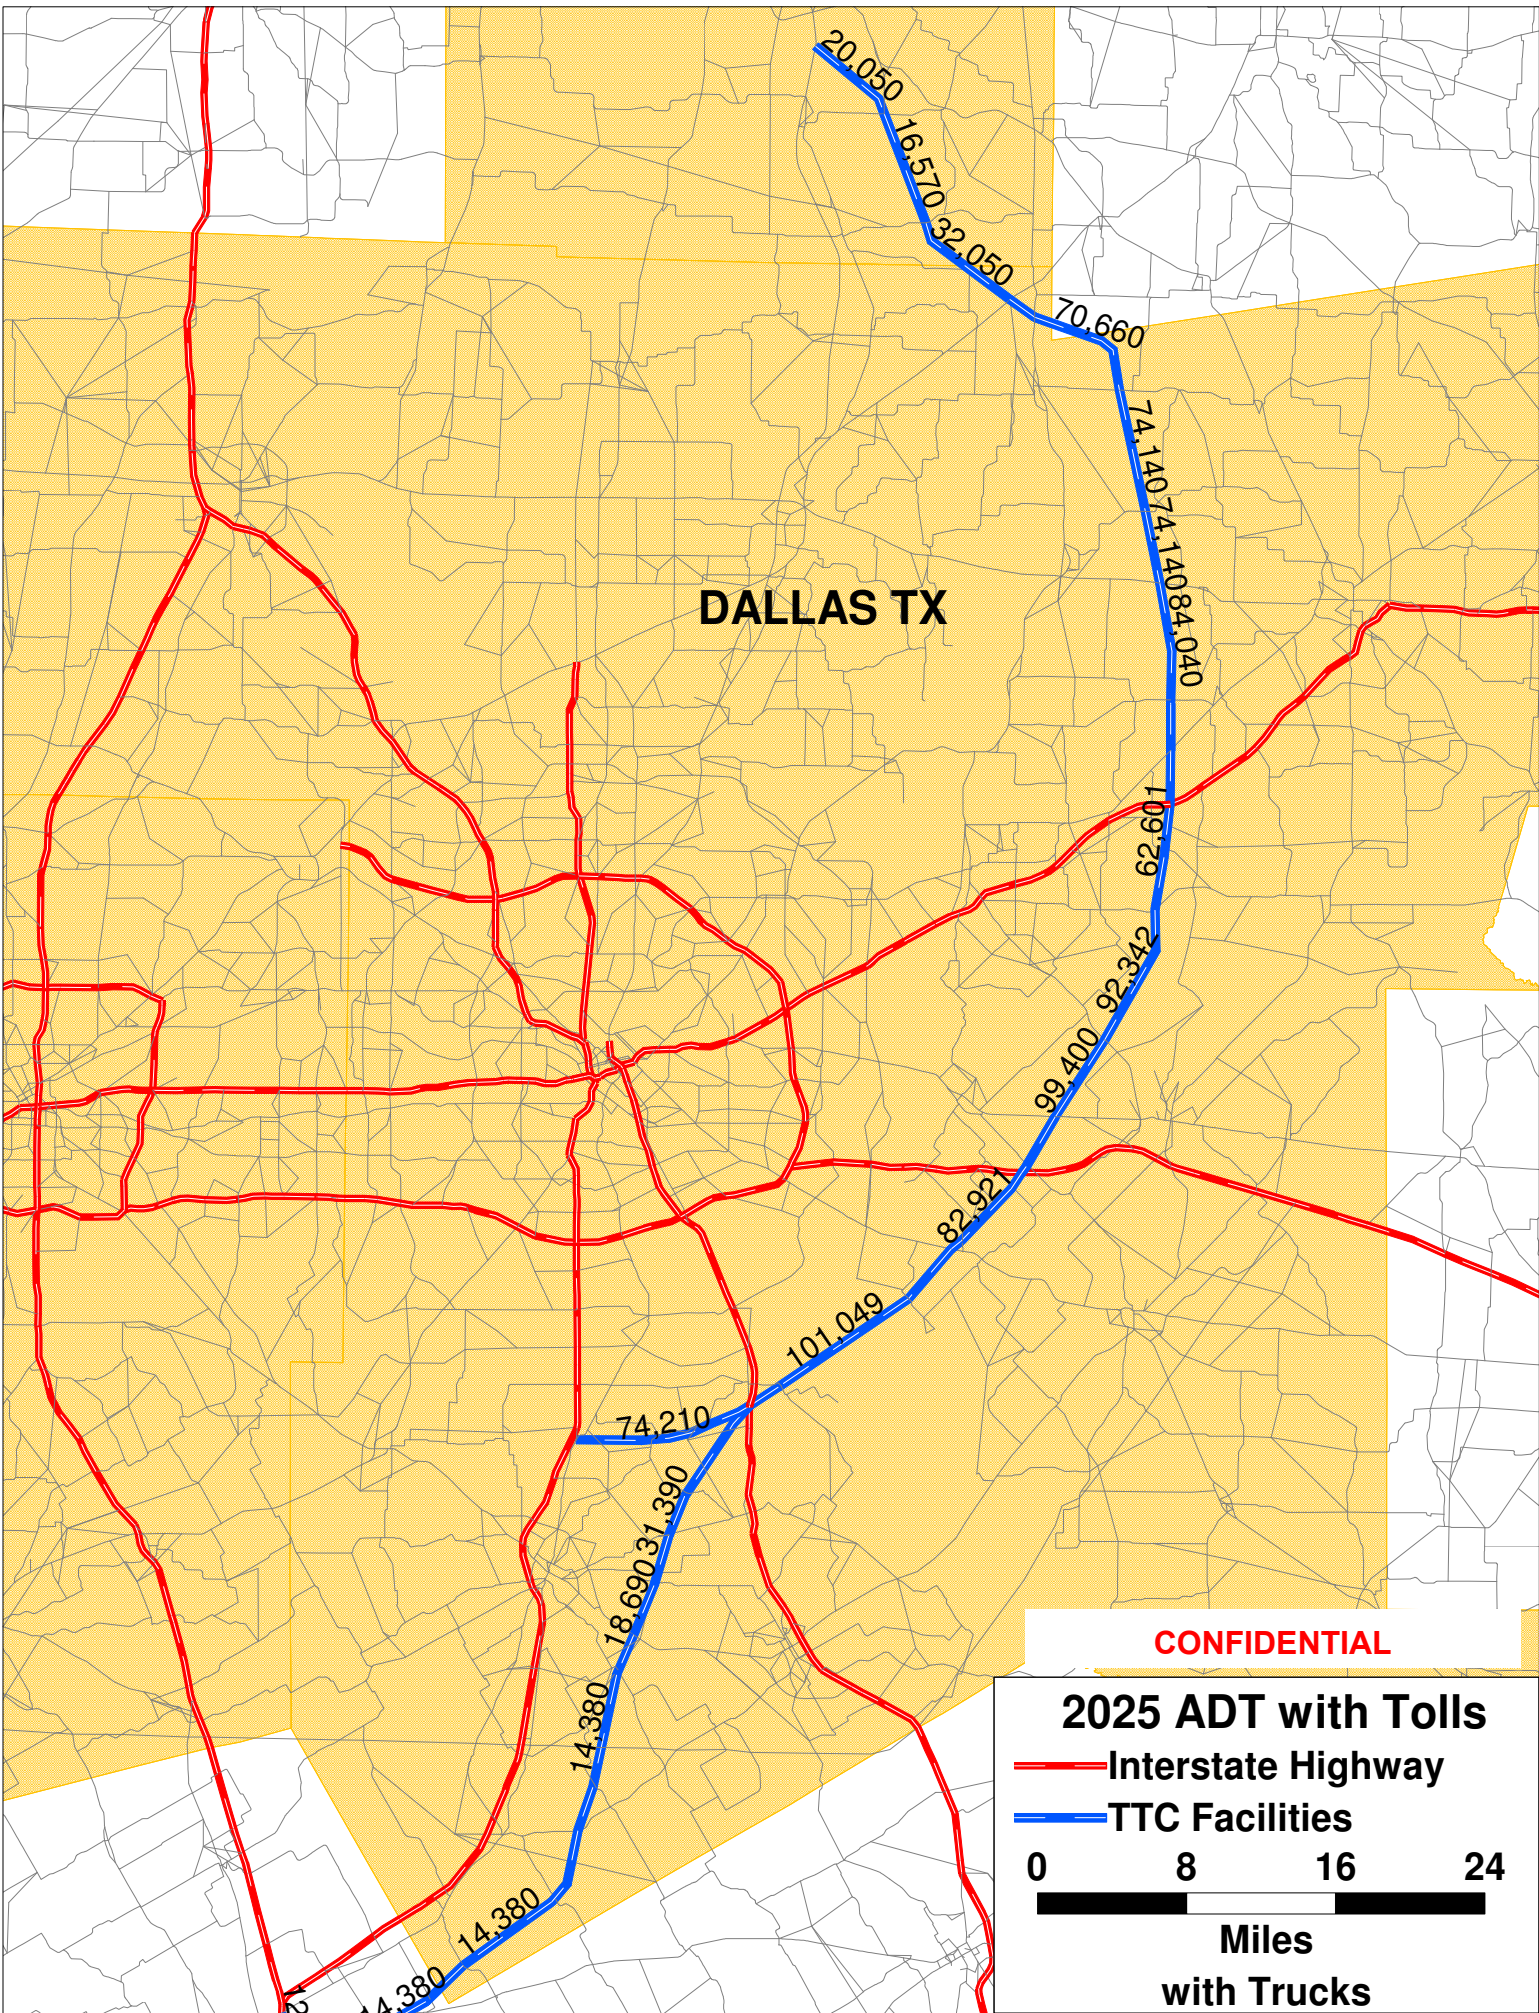

LEEN-TEMPLE TX

CONFIDENTIAL

2010 ADT with Tolls

AUSTIN-SAN MARCOS TX

SAN ANTONIO TX

KILLEEN-TEMPLE TX

CONFIDENTIAL

2025 ADT with Tolls

- Interstate Highway
- TTC Facilities

0 4 8 12

Miles with Trucks