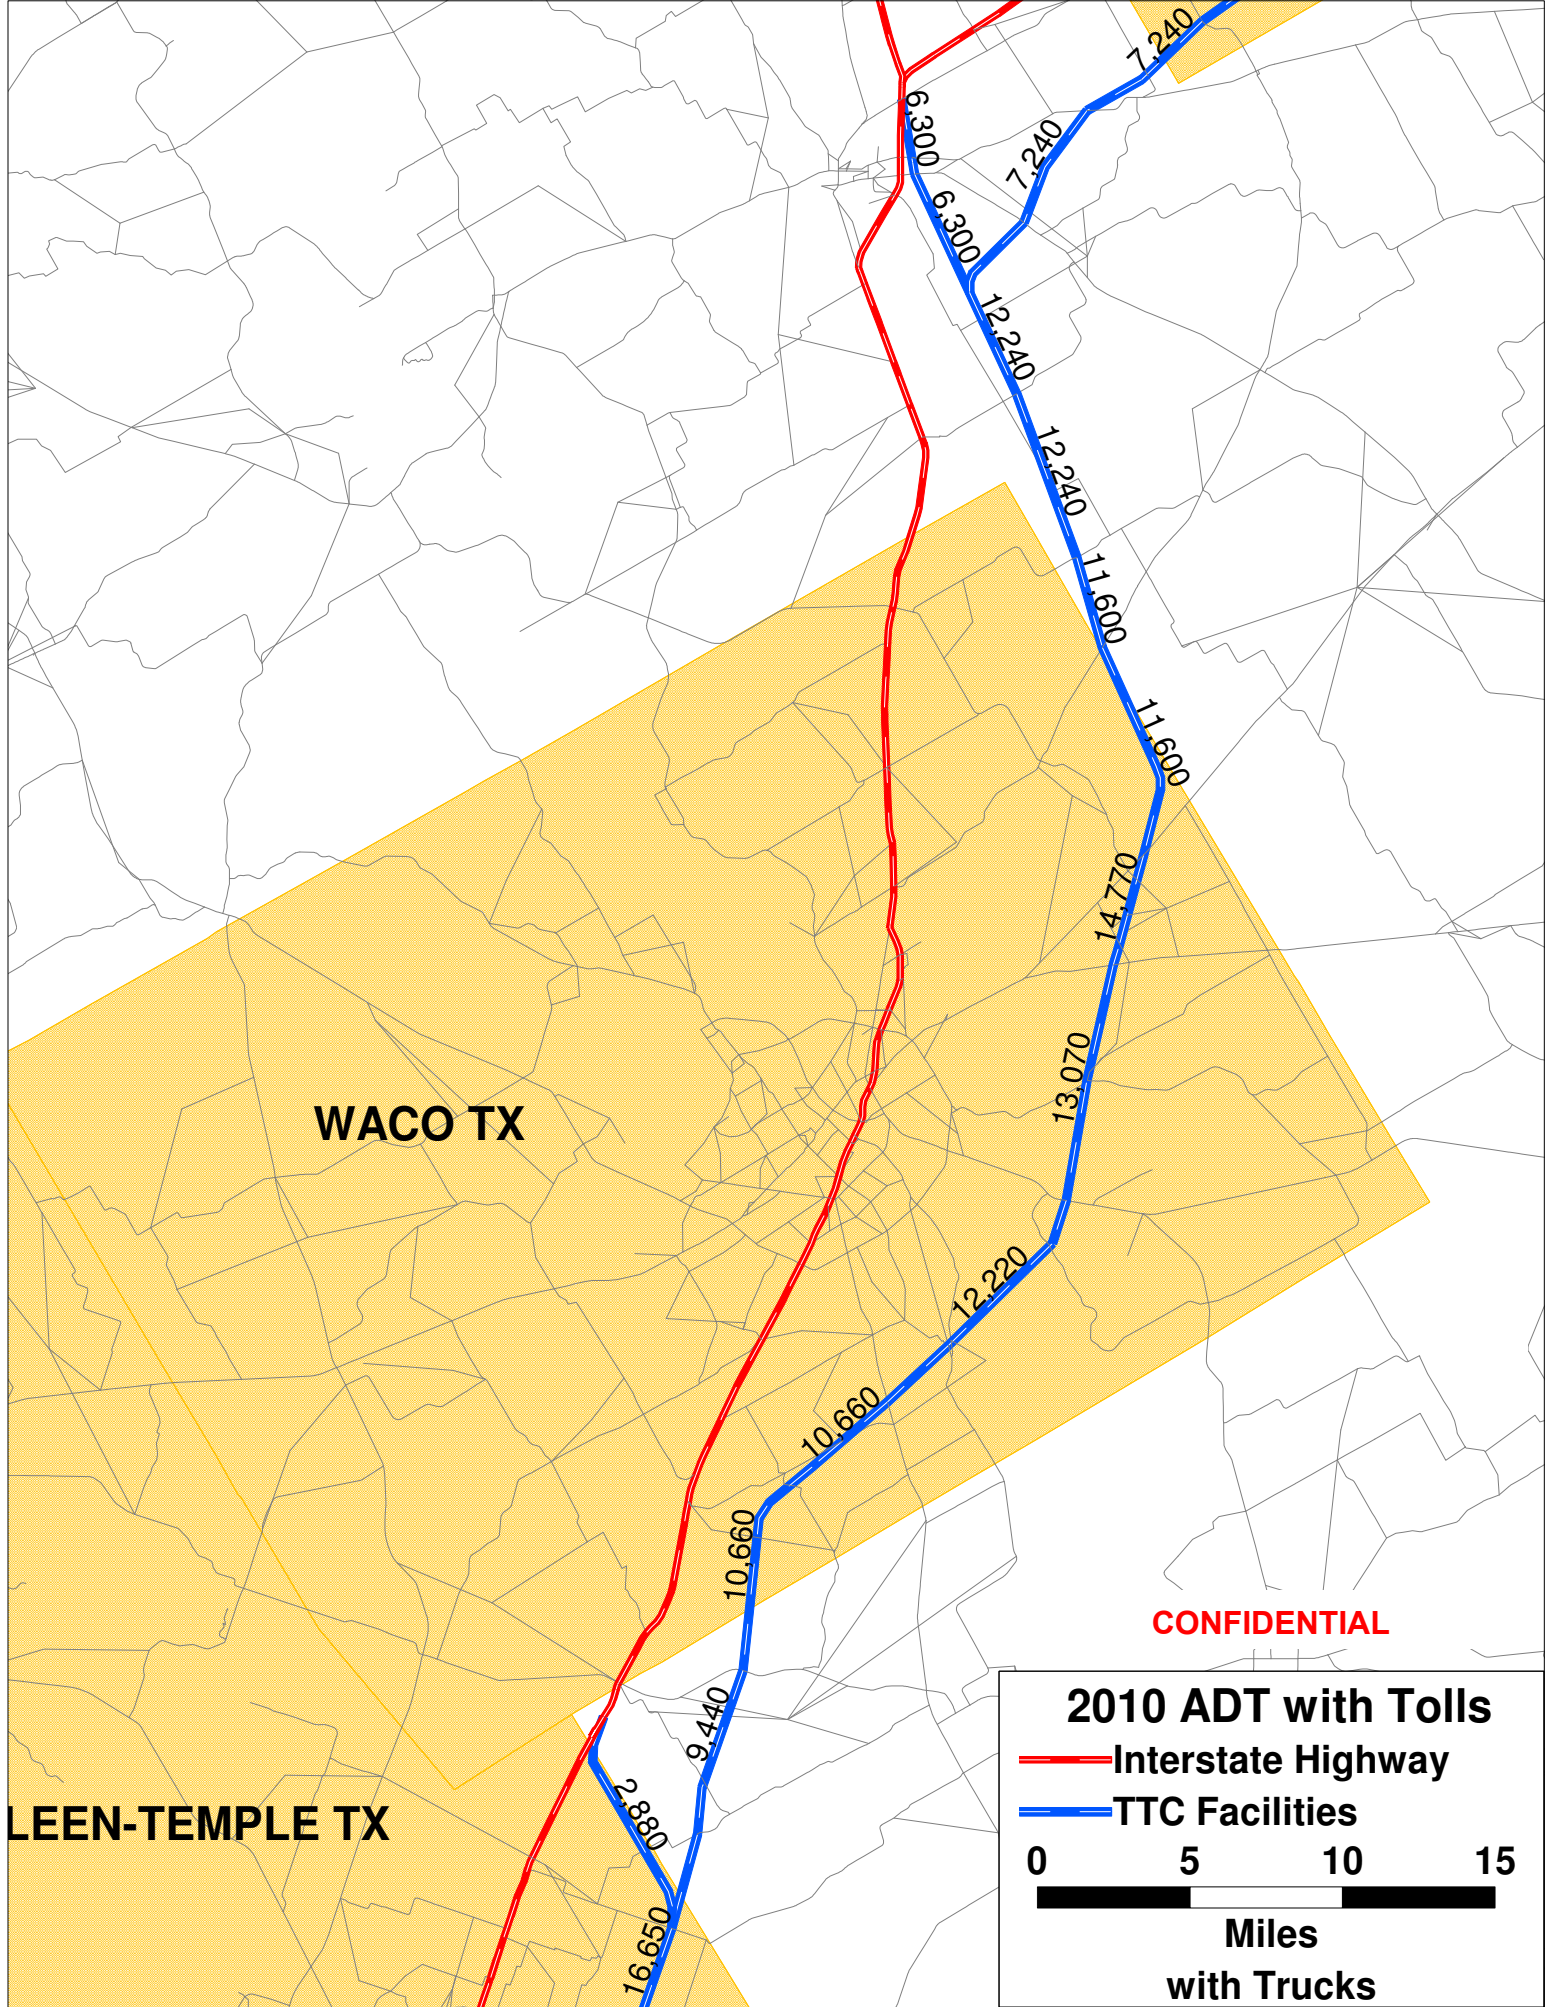

LEEN-TEMPLE TX

CONFIDENTIAL

2010 ADT with Tolls

AUSTIN-SAN MARCOS TX

SAN ANTONIO TX

KILLEEN-TEMPLE TX

CONFIDENTIAL

2025 ADT with Tolls

- Interstate Highway
- TTC Facilities

0 4 8 12

Miles with Trucks